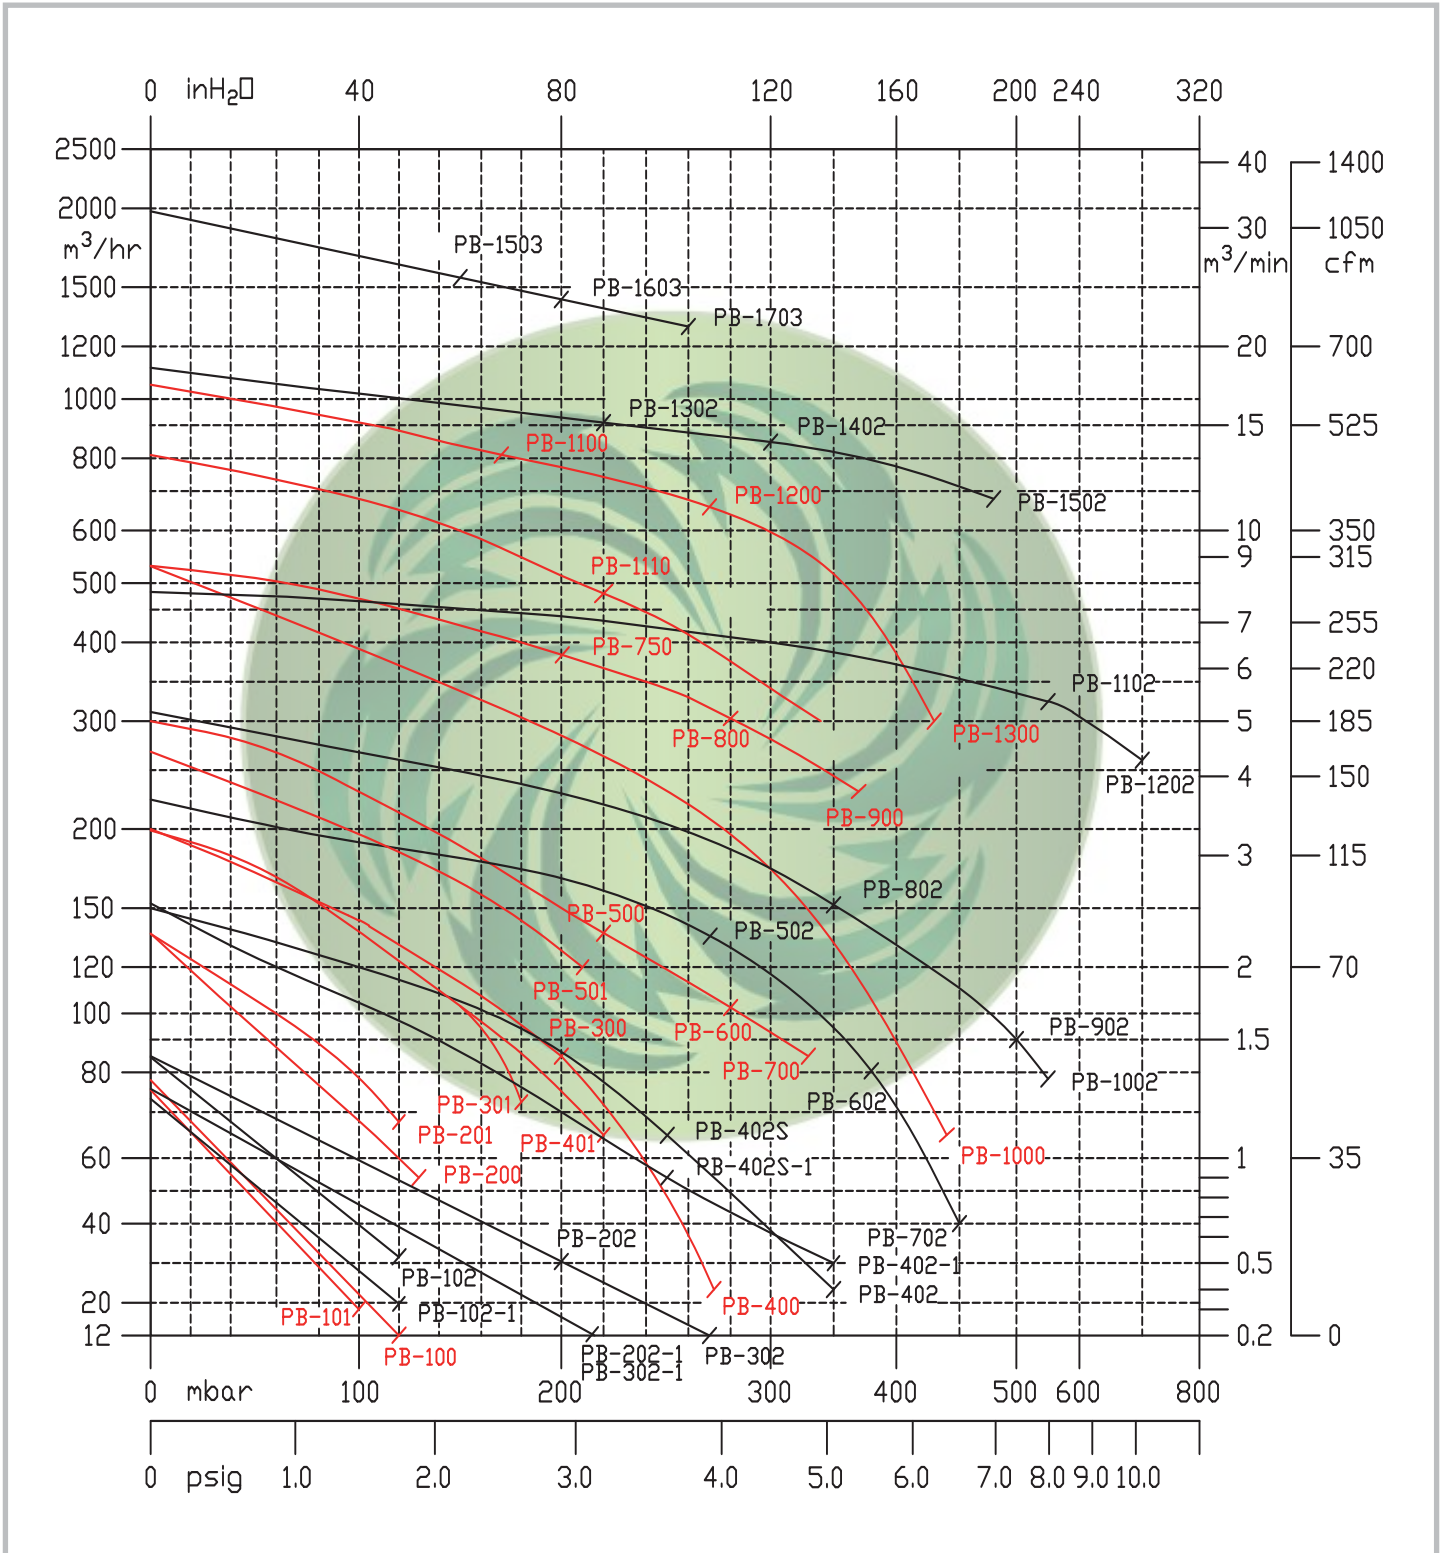

**PACIFIC
BLOWERS**

Pressure Performance Curve

50Hz

Vacuum Performance Curve

50Hz