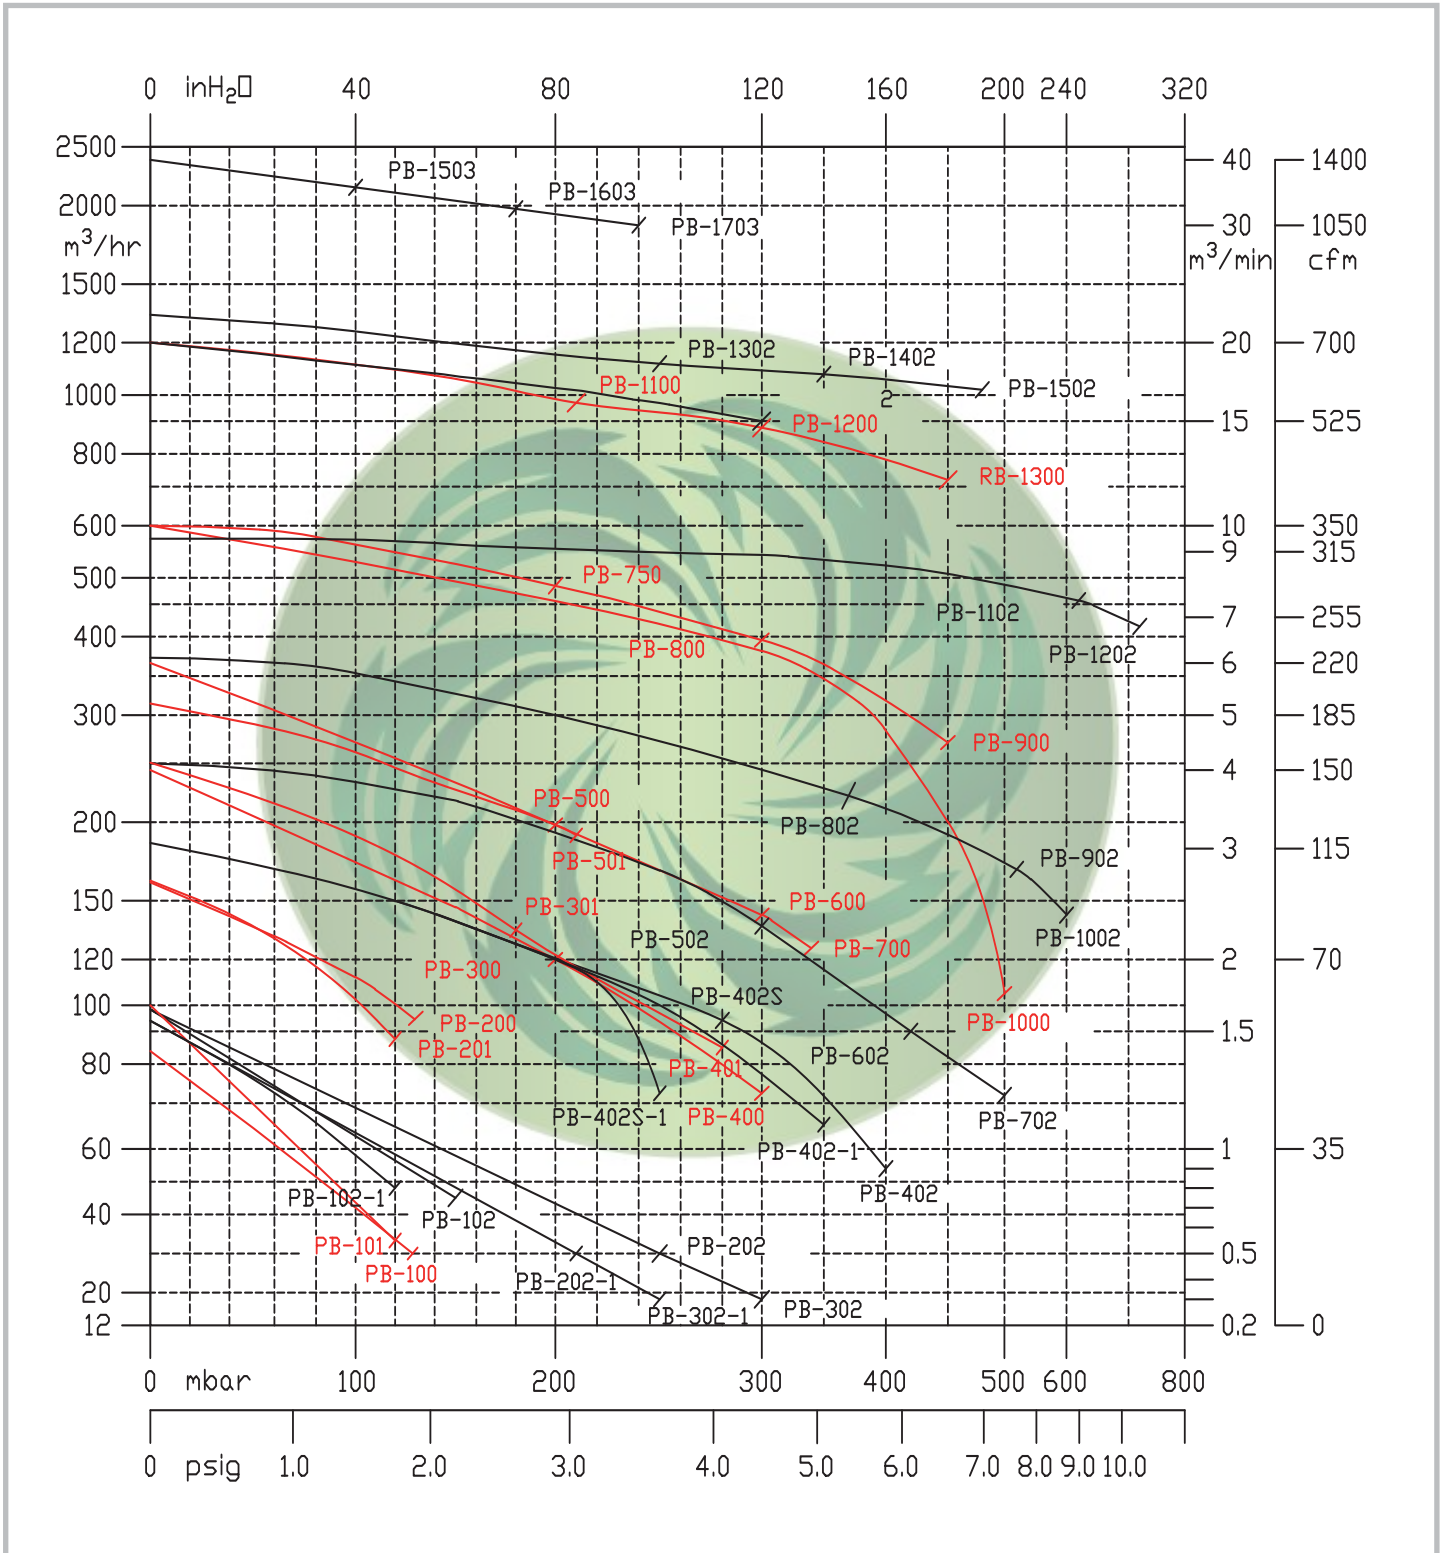

**PACIFIC
BLOWERS**

Pressure Performance Curve

60Hz

Vacuum Performance Curve

60Hz